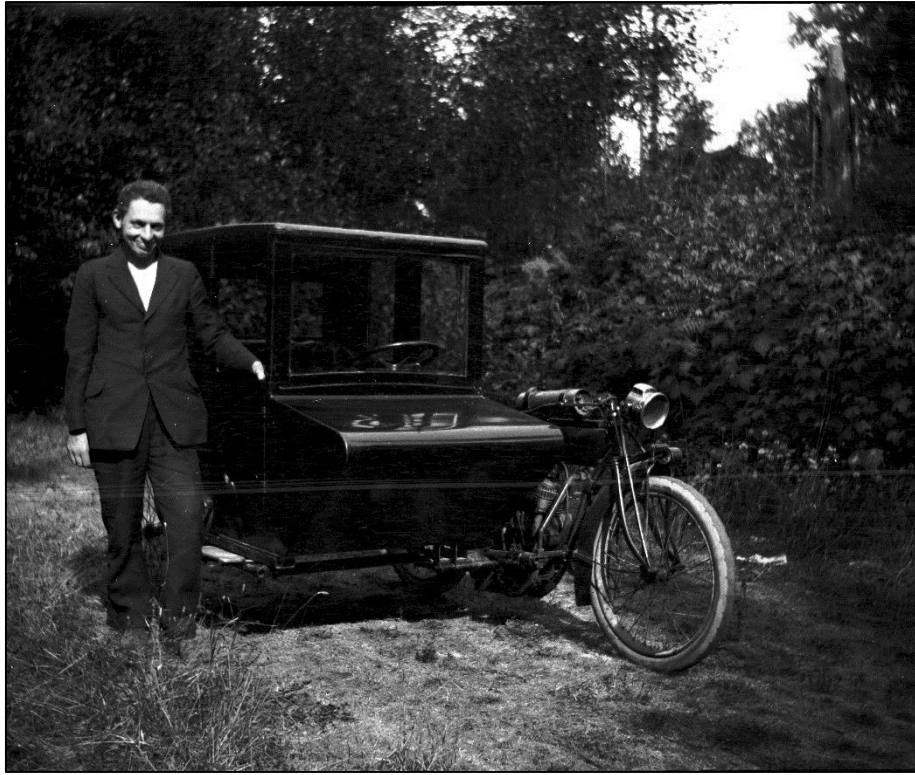

ANNIE GIRLING GALLERY

Ellen Elizabeth and Alice Mary Girling sitting on the shores of Swan Lake, ca. 1912 (2008-025-895)

SWAN LAKE

ANNIE GIRLING GALLERY

Sailboat on Swan Lake, between 1912 and 1928 (2008-025-130)

View across Swan Lake, between 1912 and 1928 (2008-025-254)

SWAN LAKE

ANNIE GIRLING GALLERY

*Circular skating path on Swan Lake, between 1912 and 1928
(2008-025-384)*

Flooding of Girling property, between 1912 and 1928 (2008-025-664)

ANNIE GIRLING GALLERY

*Stanley Girling beside his motorcycle coupe car, ca. 1920 (2008-025-064)
Probably on Ralph Road*

*Alice Mary Girling following geese along Ralph Street, ca. 1912 or 1913
(2008-025-402)*

ANNIE GIRLING GALLERY

*Burning brush with Girling home visible in background,
between 1912 and 1928 (2008-025-641)*

*Alice Mary Girling and a sunflower, Ralph Street, ca. 1912 or 1913
(2008-025-231)*

SWAN LAKE